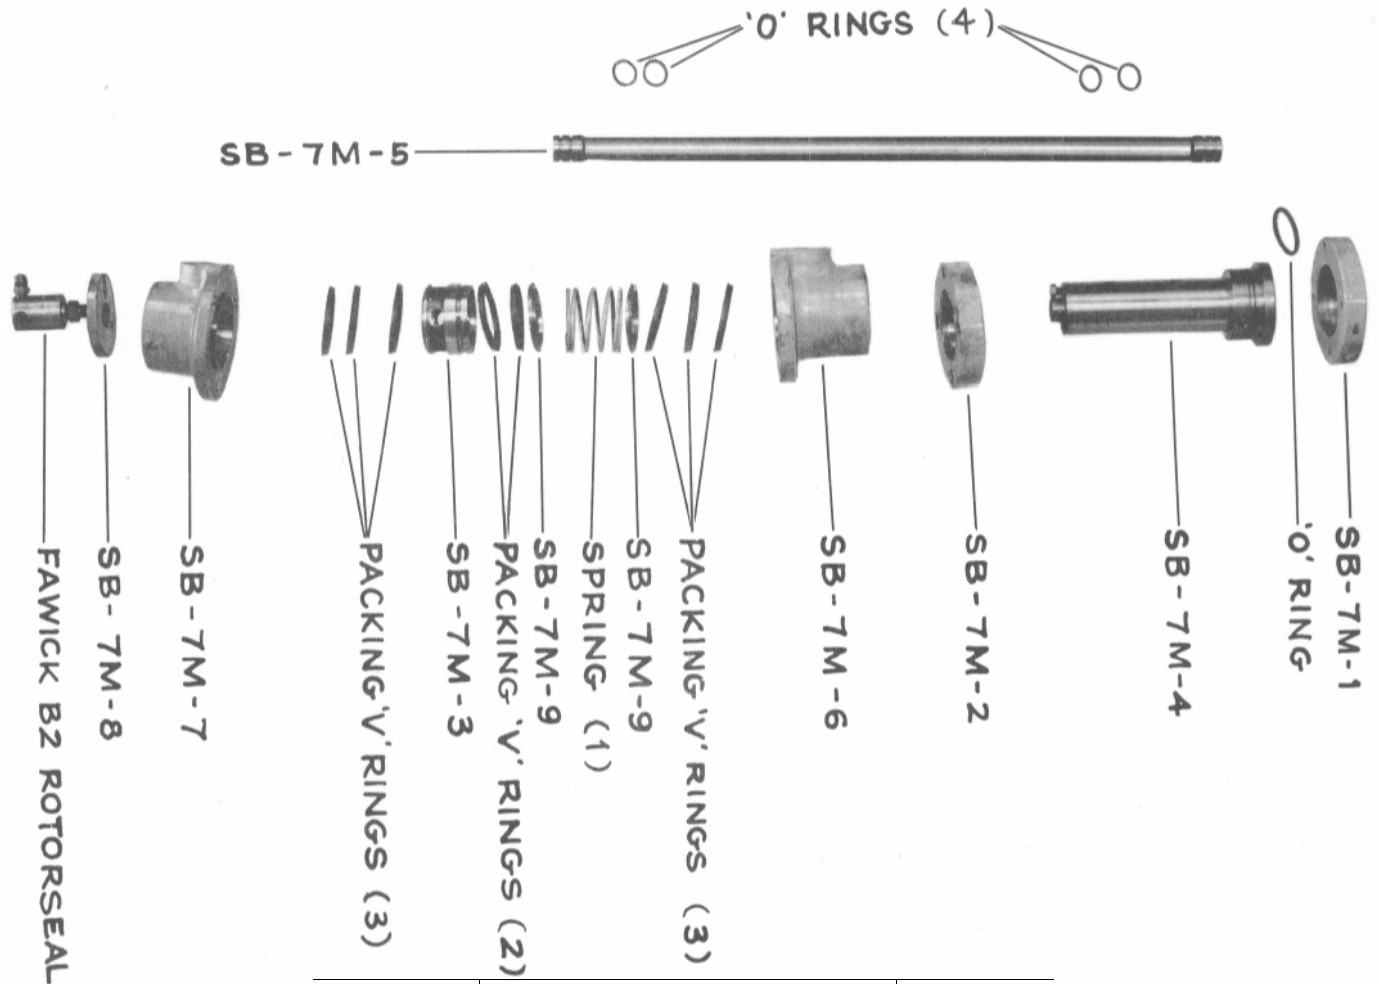

# PARTS LIST

## STUFFING BOX PARTS

### SPENCER PORTA-RIG MODEL 7000

Part No.	Description	No. Req'd
SB-7M-A	Complete Assembly	1
SB-7M-5	Conductor Pipe	1
SB-7M-8	Retainer Plate	1
SB-7M-7	Outer Half Stuffing Box	1
SB-7M-3	Spacer	1
SB-7M-9	Packing Follower	2
SB-7M-6	Inner Half Stuffing Box	1
SB-7M-2	Wash Pipe Collar	1
SB-7M-4	Wash Pipe	1
SB-7M-1	Split Retainer Ring	1
SB-7M-10 *	Rebuild Kit	1
* 'O' Ring	1 7/8" x 2 1/4" x 3/16"	1
* 'O' Ring	1" x 1 1/4" x 1/8"	4
* Spring	Stainless Steel Packing Spring	1
* Packing	1-Set 'V' Type Packing	1
	Fawick B-2 Rotor Seal	1