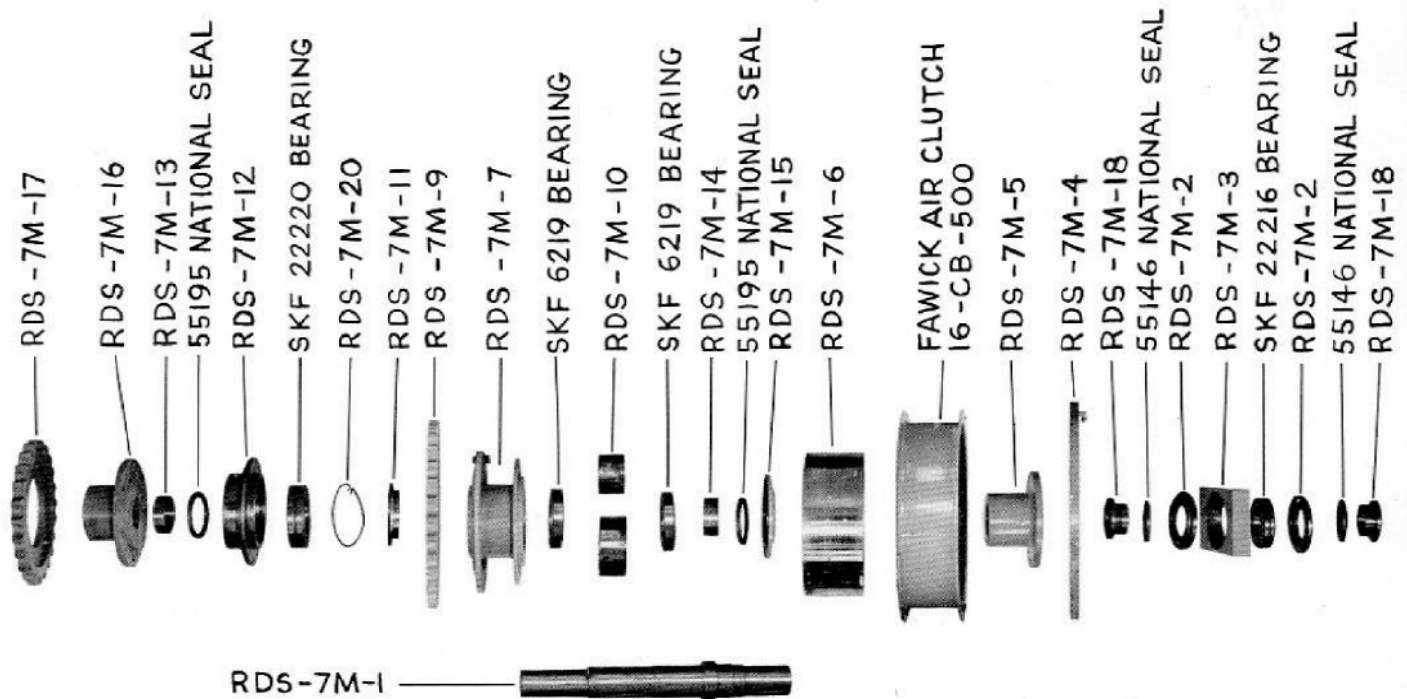

# PARTS LIST

# ROTARY DRIVE SHAFT PARTS

## SPENCER PORTA-RIG MODEL 7000

Part No.	Description	No. Req'd
RDS-7M-1	Shaft	1
RDS-7M-17	Rotary Table Drive Sprocket	1
RDS-7M-16	Sprocket Hub	1
RDS-7M-13	Spacer	1
RDS-7M-12	Bearing Housing	1
RDS-7M-20	Snap Ring	1
RDS-7M-11	Bearing Retainer Ring	1
RDS-7M-9	Drive Sprocket	1
RDS-7M-7	Bearing Cage	1
RDS-7M-10	Spacers (2 Per Set)	1
RDS-7M-14	Spacer	1
RDS-7M-15	Bearing Retainer Plate	1
RDS-7M-6	16" Driving Rim	1
RDS-7M-5	Clutch Flange Hub	1
RDS-7M-4	16" Clutch Adapter Plate	1
RDS-7M-18	Spacer	2
RDS-7M-2	Bearing Retainer Plate	2
RDS-7M-3	Bearing Housing	1
	SKF 22220 Bearing	1
	SKF 6219 Bearings	2
	55195 National Oil Seals	2
	55146 National Seals	2
	SKF 22216 Bearing	1