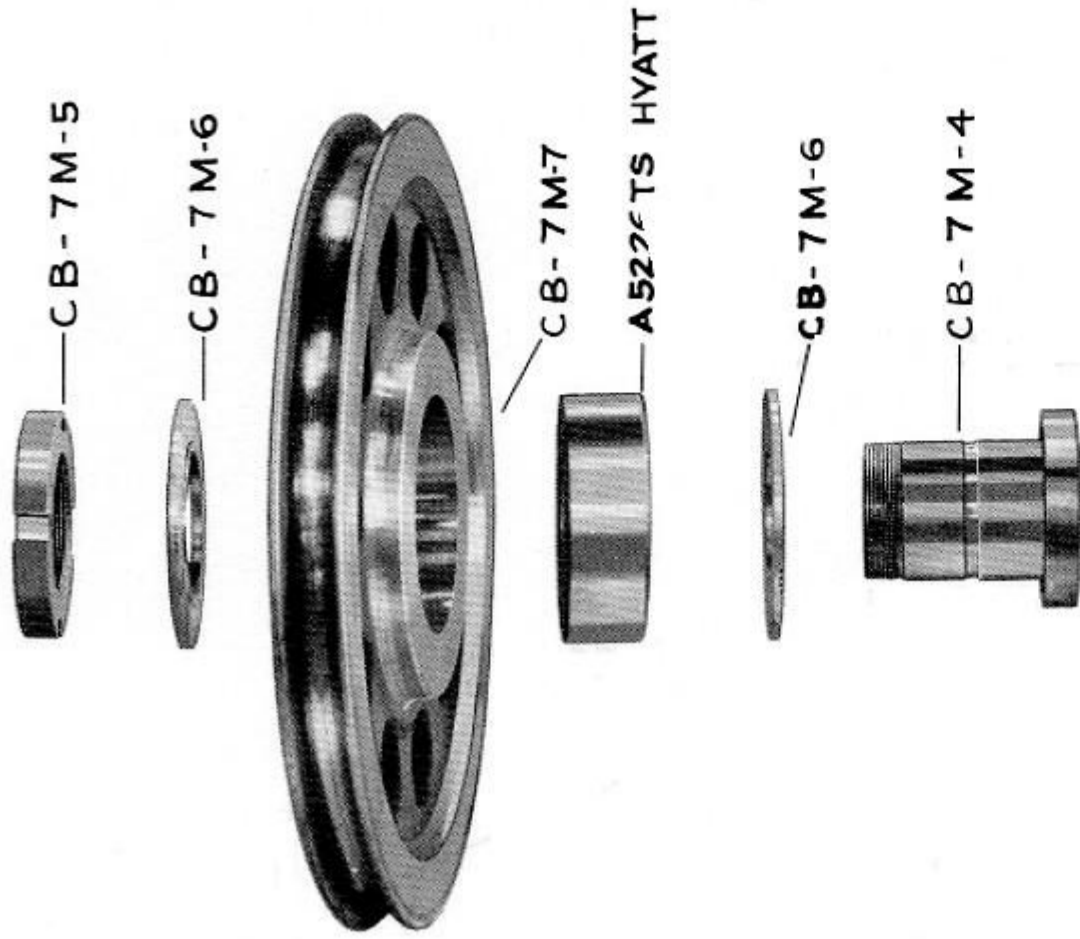

PARTS LIST

CROWN BLOCK ASSEMBLY

SPENCER PORTA-RIG MODEL 7000

Spencer-Harris of Arkansas, Inc.

For Reference Only

PARTS LIST

CROWN BLOCK ASSEMBLY (Continued)

SPENCER PORTA-RIG MODEL 7000

SCHEMATIC DIAGRAM

Part No.	Description	No. Req'd
CB-7MA	Complete Crown Block Assembly	
CB-7M-7	Sheave — 28"	5
CB-7M-4	Pin — Short	1
CB-7M-3	Pin — Long	1
CB-7M-5	Nut — Pin	2
CB-7M-6	Washer — Thrust	10
A5226TS	Bearing — Hyatt	5