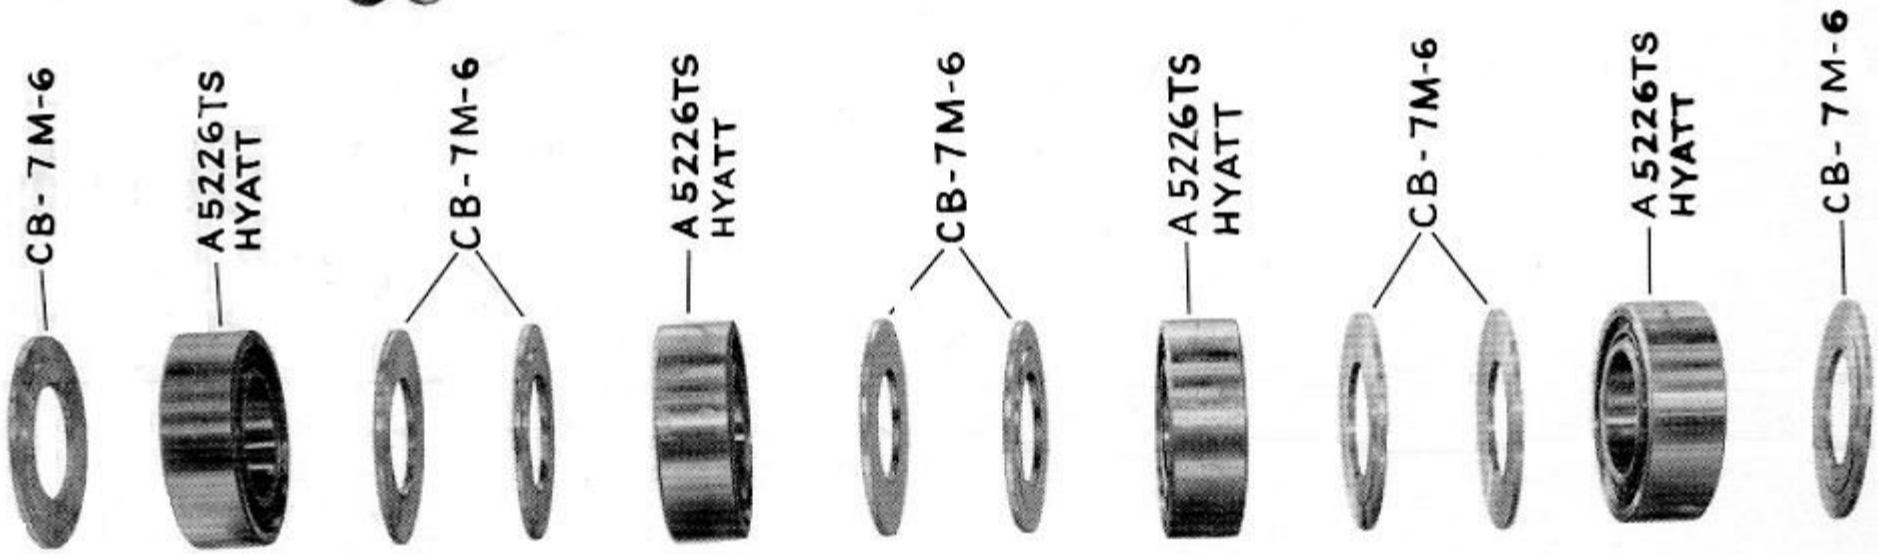

PARTS LIST

CROWN BLOCK ASSEMBLY

SPENCER PORTA-RIG MODEL 7000

Spencer-Harris of Arkansas, Inc.

For Reference Only

PARTS LIST

CROWN BLOCK ASSEMBLY (Continued)

SPENCER PORTA-RIG MODEL 7000

SCHEMATIC DIAGRAM

Part No.	Description	No. Req'd
CB-7MA	Complete Crown Block Assembly	
CB-7M-7	Sheave — 28"	5
CB-7M-4	Pin — Short	1
CB-7M-3	Pin — Long	1
CB-7M-5	Nut — Pin	2
CB-7M-6	Washer — Thrust	10
A5226TS	Bearing — Hyatt	5