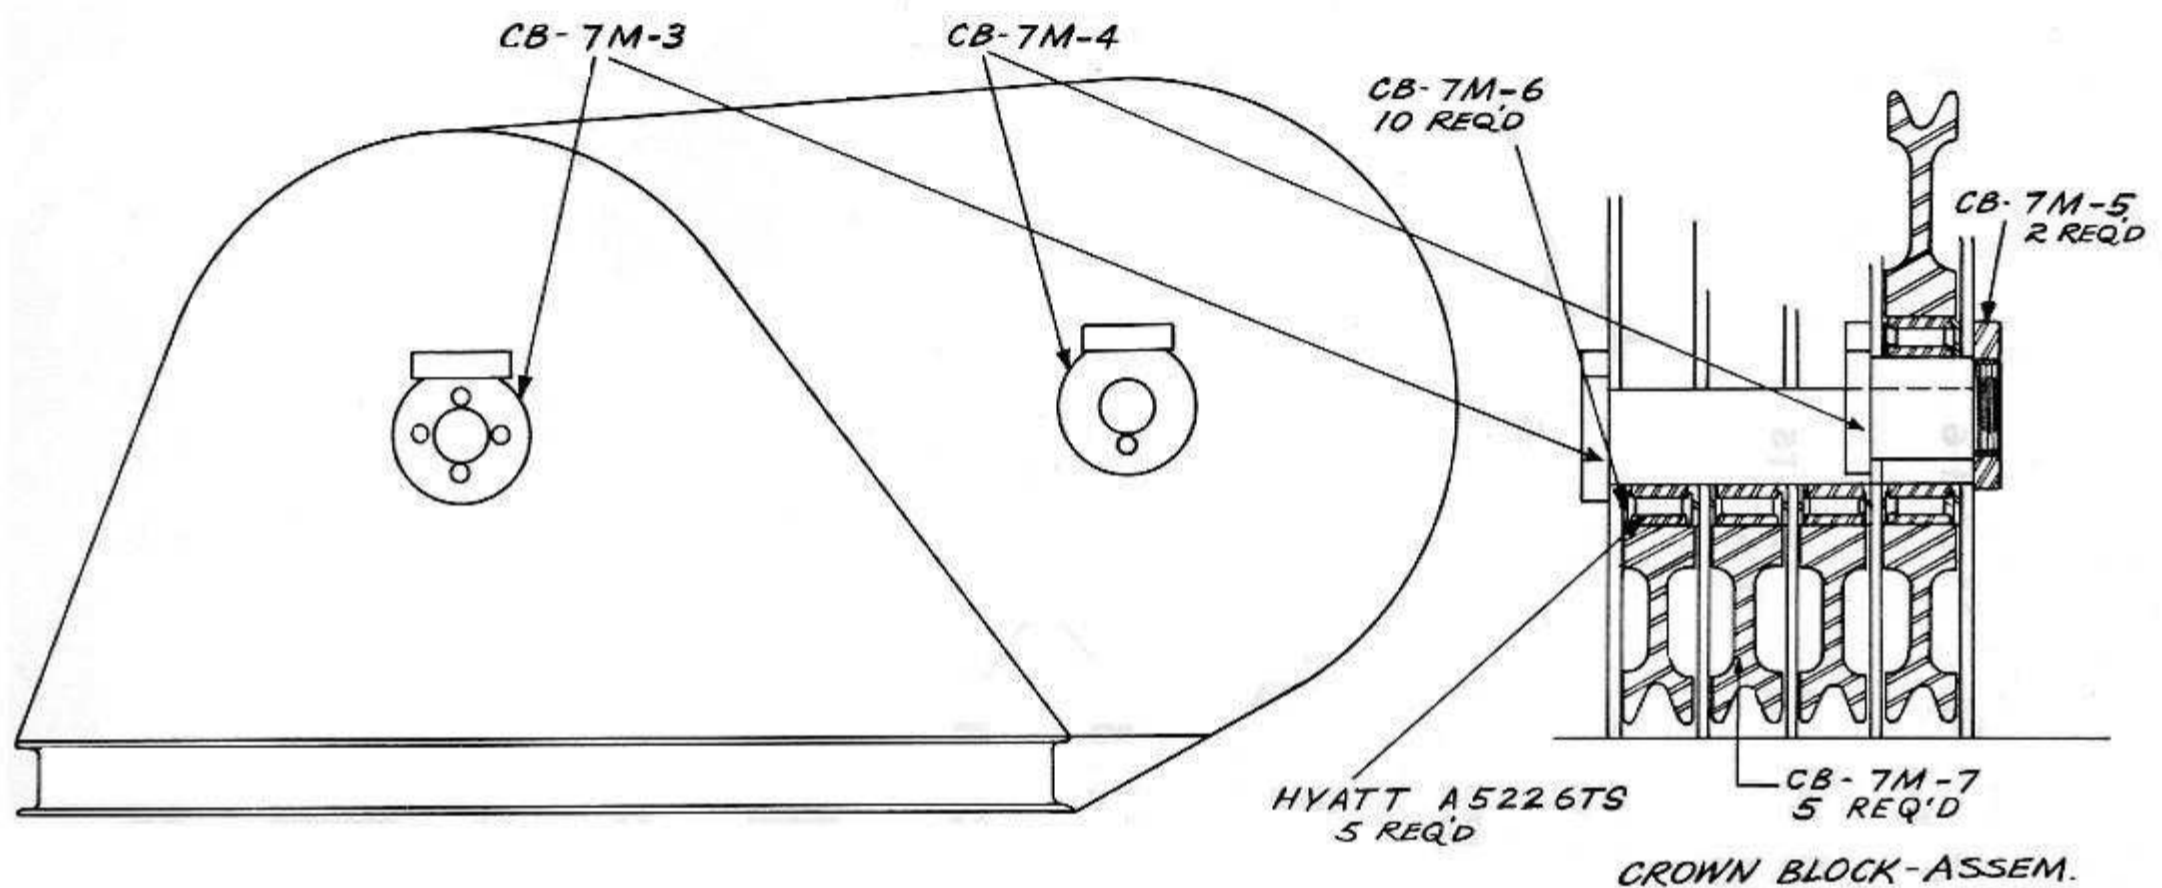

PARTS LIST

CROWN BLOCK ASSEMBLY

SPENCER PORTA-RIG MODEL 7000

Spencer-Harris of Arkansas, Inc.

For Reference Only

PARTS LIST

CROWN BLOCK ASSEMBLY (Continued)

SPENCER PORTA-RIG MODEL 7000

SCHEMATIC DIAGRAM

Part No.	Description	No. Req'd
CB-7MA	Complete Crown Block Assembly	
CB-7M-7	Sheave — 28"	5
CB-7M-4	Pin — Short	1
CB-7M-3	Pin — Long	1
CB-7M-5	Nut — Pin	2
CB-7M-6	Washer — Thrust	10
A5226TS	Bearing — Hyatt	5