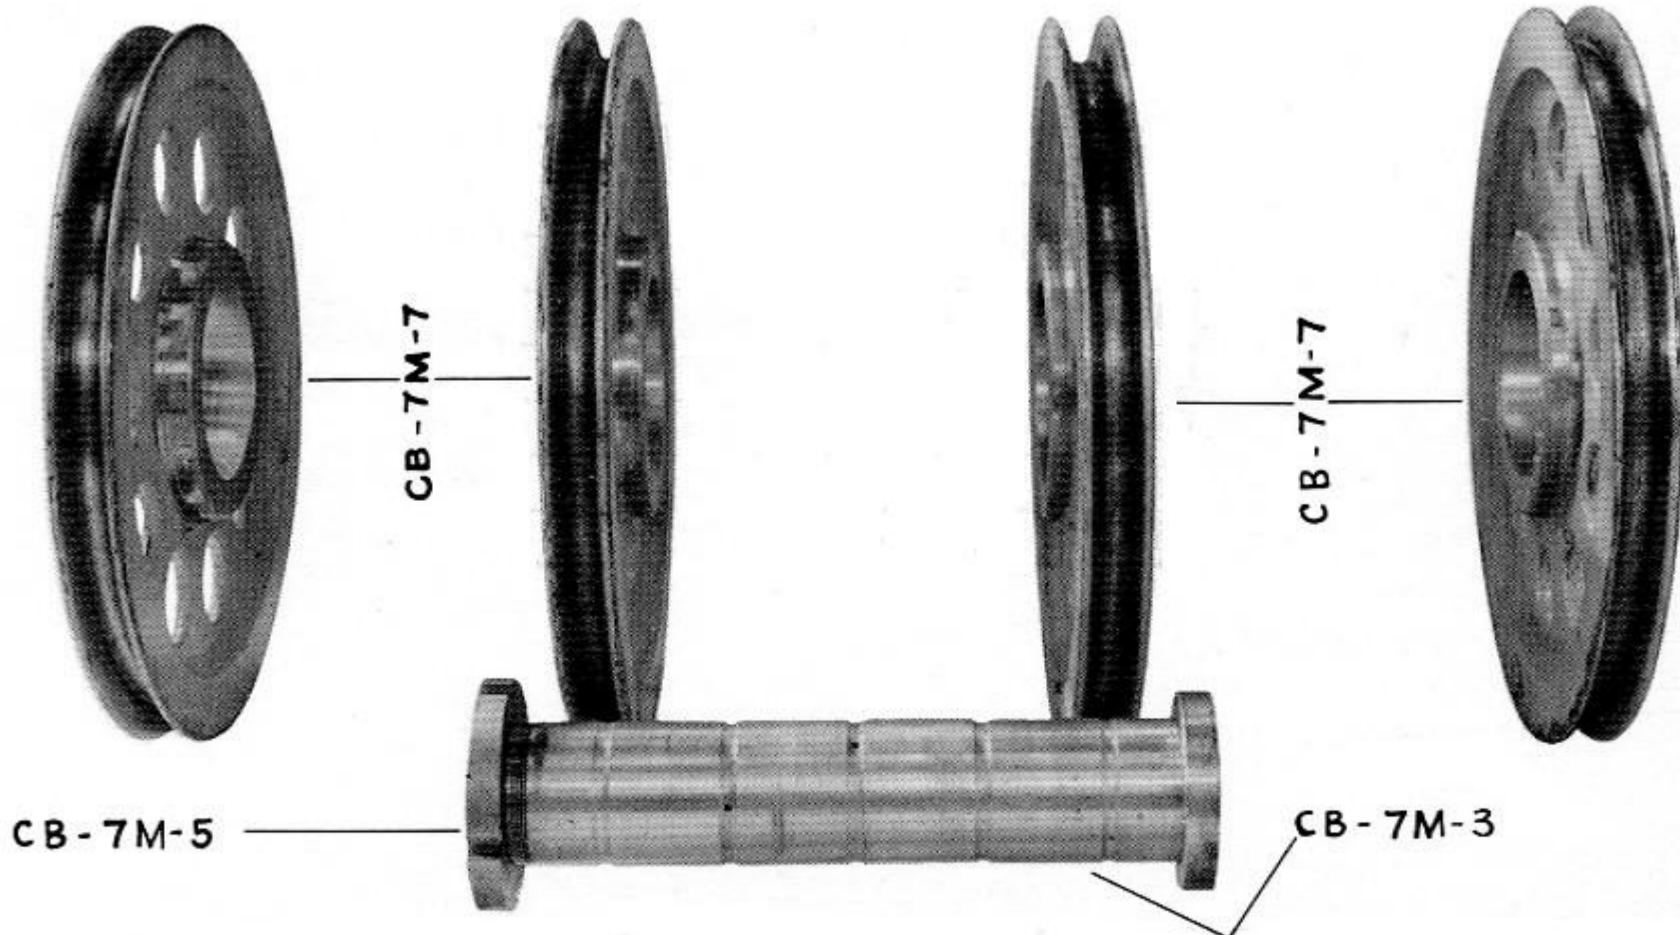

PARTS LIST

CROWN BLOCK ASSEMBLY

SPENCER PORTA-RIG MODEL 7000

Spencer-Harris of Arkansas, Inc.

For Reference Only

PARTS LIST

CROWN BLOCK ASSEMBLY (Continued)

SPENCER PORTA-RIG MODEL 7000

SCHEMATIC DIAGRAM

Part No.	Description	No. Req'd
CB-7MA	Complete Crown Block Assembly	
CB-7M-7	Sheave — 28"	5
CB-7M-4	Pin — Short	1
CB-7M-3	Pin — Long	1
CB-7M-5	Nut — Pin	2
CB-7M-6	Washer — Thrust	10
A5226TS	Bearing — Hyatt	5