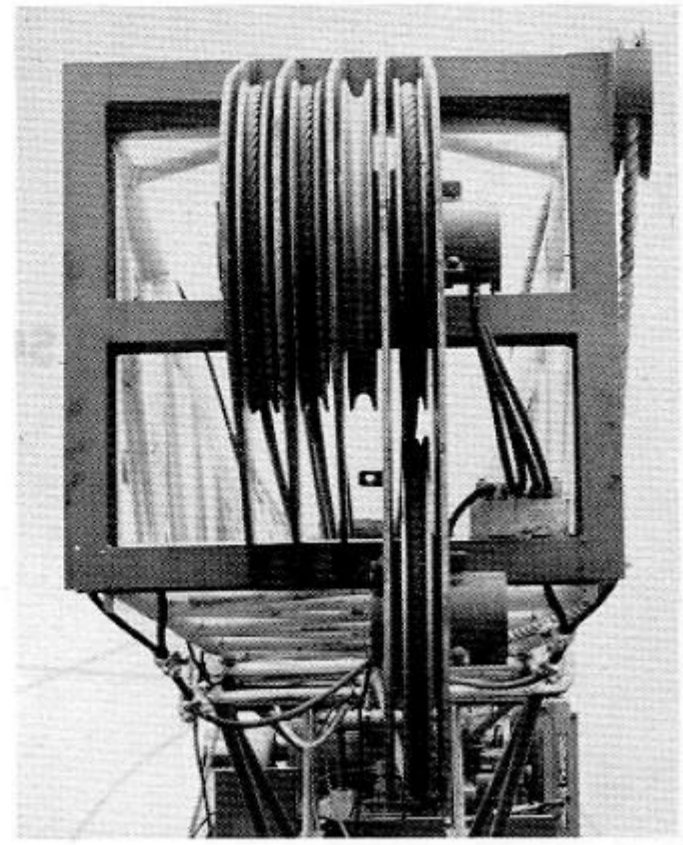

PARTS LIST

CROWN BLOCK ASSEMBLY

SPENCER PORTA-RIG MODEL 7000

Spencer-Harris of Arkansas, Inc.

For Reference Only

PARTS LIST

CROWN BLOCK ASSEMBLY (Continued)

SPENCER PORTA-RIG MODEL 7000

SCHEMATIC DIAGRAM

Part No.	Description	No. Req'd
CB-7MA	Complete Crown Block Assembly	
CB-7M-7	Sheave — 28"	5
CB-7M-4	Pin — Short	1
CB-7M-3	Pin — Long	1
CB-7M-5	Nut — Pin	2
CB-7M-6	Washer — Thrust	10
A5226TS	Bearing — Hyatt	5