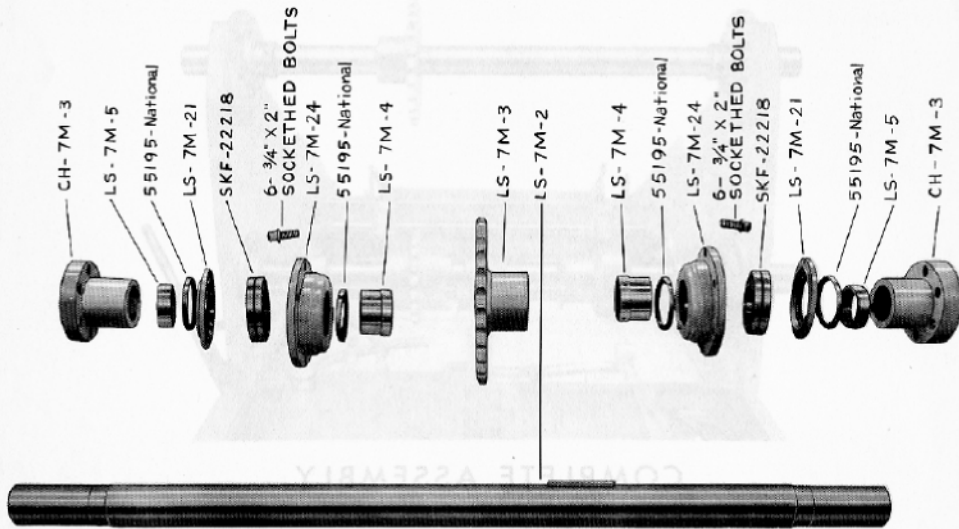

PARTS LIST
LINE SHAFT ASSEMBLY
SPENCER PORTA-RIG MODEL 7000

PARTS LIST
LINE SHAFT ASSEMBLY (Continued)
SPENCER PORTA-RIG MODEL 7000

COMPLETE ASSEMBLY

Part No.	Description	No. Req'd
LS-7M-1	Complete Line Shaft Assembly	
LS-7M-2	Shaft — Line	1
LS-7M-3	Sprocket — Drive 35T — 1 3/4 P Single	1
LS-7M-4	Oil Seal Race	2
LS-7M-5	Oil Seal Race	2
LS-7M-6	Anchor Plate — Bearing	2
55195	Oil Seal — National	4
22218	Bearing — SKF	2
LS-7M-21	End Place	2
LS-7M-24	Housing — Bearing	2
	2" Allen Head Cap Screw	12
CH-7M-3	Adapter — Mounting	2

SCHEMATIC DIAGRAM

FOR REFERENCE ONLY
 For **SPENCER-HARRIS** Parts
 Call **1-870-234-3264**
 Magnolia, Arkansas