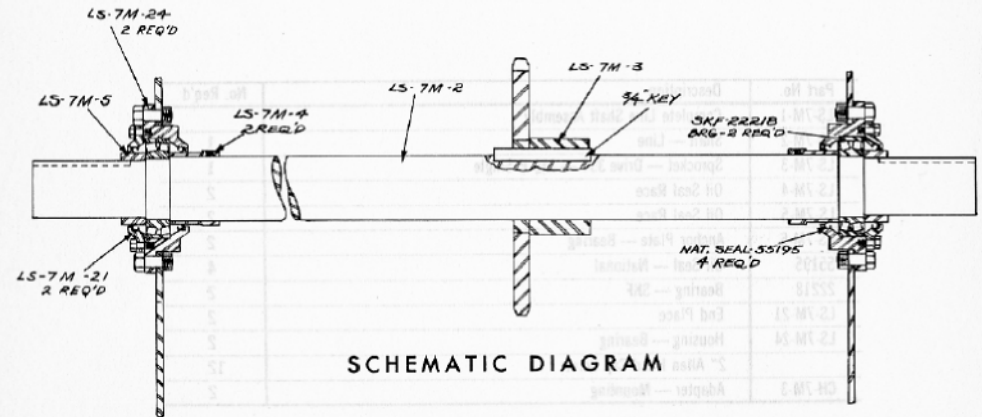

PARTS LIST
LINE SHAFT ASSEMBLY
SPENCER PORTA-RIG MODEL 7000

PARTS LIST
LINE SHAFT ASSEMBLY (Continued)
SPENCER PORTA-RIG MODEL 7000

COMPLETE ASSEMBLY

Part No.	Description	No. Req'd
LS-7M-1	Complete Line Shaft Assembly	
LS-7M-2	Shaft — Line	1
LS-7M-3	Sprocket — Drive 35T — 1 3/4 P Single	1
LS-7M-4	Oil Seal Race	2
LS-7M-5	Oil Seal Race	2
LS-7M-6	Anchor Plate — Bearing	2
55195	Oil Seal — National	4
22218	Bearing — SKF	2
LS-7M-21	End Place	2
LS-7M-24	Housing — Bearing	2
	2" Allen Head Cap Screw	12
CH-7M-3	Adapter — Mounting	2