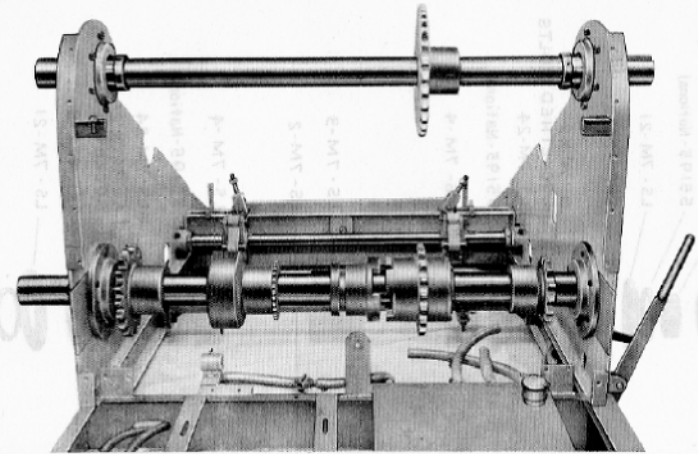

PARTS LIST
LINE SHAFT ASSEMBLY
SPENCER PORTA-RIG MODEL 7000

PARTS LIST
LINE SHAFT ASSEMBLY (Continued)
SPENCER PORTA-RIG MODEL 7000

COMPLETE ASSEMBLY

Part No.	Description	No. Req'd
LS-7M-1	Complete Line Shaft Assembly	
LS-7M-2	Shaft — Line	1
LS-7M-3	Sprocket — Drive 35T — 1 3/4 P Single	1
LS-7M-4	Oil Seal Race	2
LS-7M-5	Oil Seal Race	2
LS-7M-6	Anchor Plate — Bearing	2
55195	Oil Seal — National	4
22218	Bearing — SKF	2
LS-7M-21	End Place	2
LS-7M-24	Housing — Bearing	2
	2" Allen Head Cap Screw	12
CH-7M-3	Adapter — Mounting	2