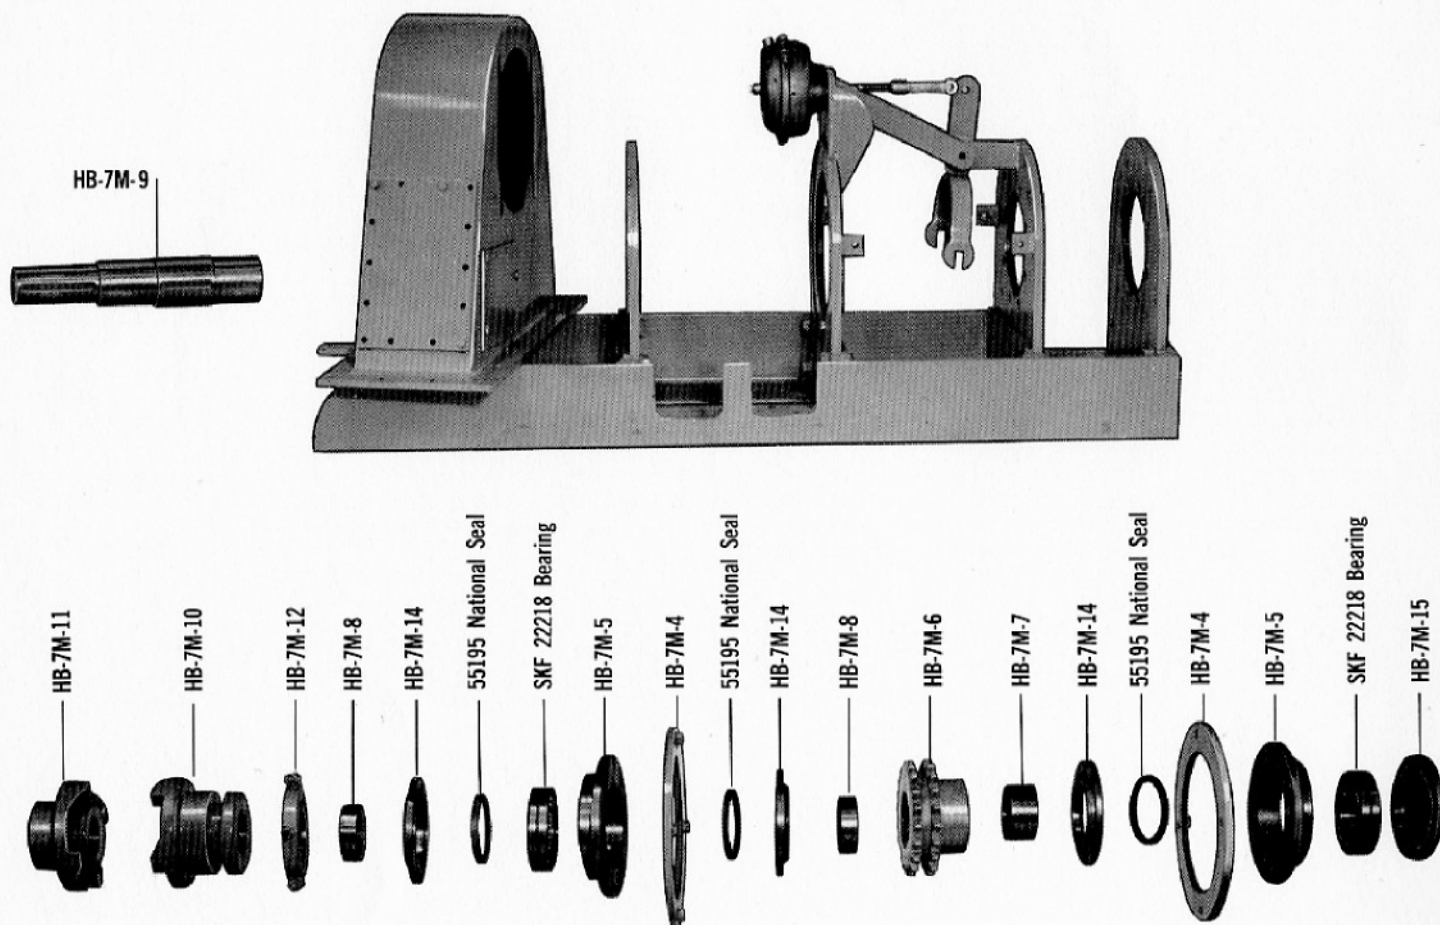

PARTS LIST

HYDROMATIC BRAKE PARTS

SPENCER PORTA-RIG MODEL 7000

PART NO.	DESCRIPTION	NO. REQ'D
HB-7M-9	Shaft	1
HB-7M-11	Stationary Jaw Clutch	1
HB-7M-10	Sliding Jaw Clutch	1
HB-7M-12	Yoke	1
HB-7M-8	Spacer	2
HB-7M-14	Bearing Retainer Plate	3
HB-7M-5	Bearing Housing	2
HB-7M-4	Guard Clamp Ring	2
HB-7M-6	Sprocket	1
HB-7M-7	Spacer	1
HB-7M-15	Blind Retainer Plate	1
	SKF 22218 Bearings	2
	55195 National Oil Seals	3