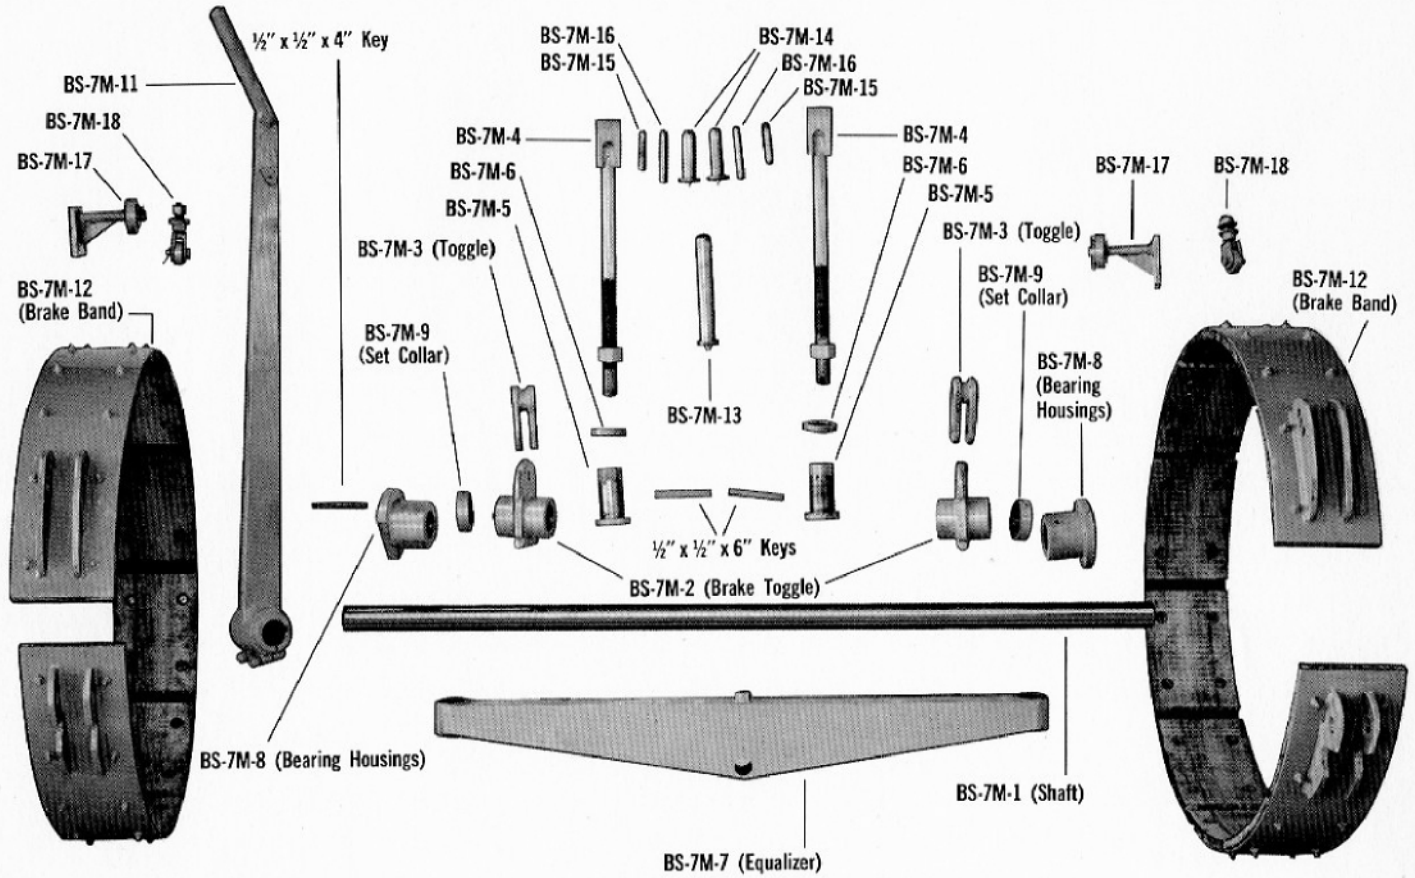

PARTS LIST

BRAKE SHAFT PARTS

SPENCER PORTA-RIG MODEL 7000

PART NO.	DESCRIPTION	NO. REQ'D	PART NO.	DESCRIPTION	NO. REQ'D
BS-7M-1	Brake Shaft	1	BS-7M-12	Brake Bands	2
BS-7M-2	Brake Toggle	2	BS-7M-13	Equalizer Pin	1
BS-7M-3	Clevis	2	BS-7M-14	Toggle Pins	2
BS-7M-4	Adjusting Bolt	2	BS-7M-15	Link Pins	2
BS-7M-5	Adjusting Nut	2	BS-7M-16	Link Pins	2
BS-7M-6	Lock Collar	2	BS-7M-17	Adjusting Rollers	2
BS-7M-7	Equalizer	1	BS-7M-18	Adjusting Rollers	2
BS-7M-8	Brake Shaft Bearing	2		1/2" x 1/2" x 6" Keys	2
BS-7M-9	Set Collars	2		1/2" x 1/2" x 4" Key	1
BS-7M-11	Brake Lever	1		8" x 12" x 3/4" Brake Blocks A.P.I. Drilled	20